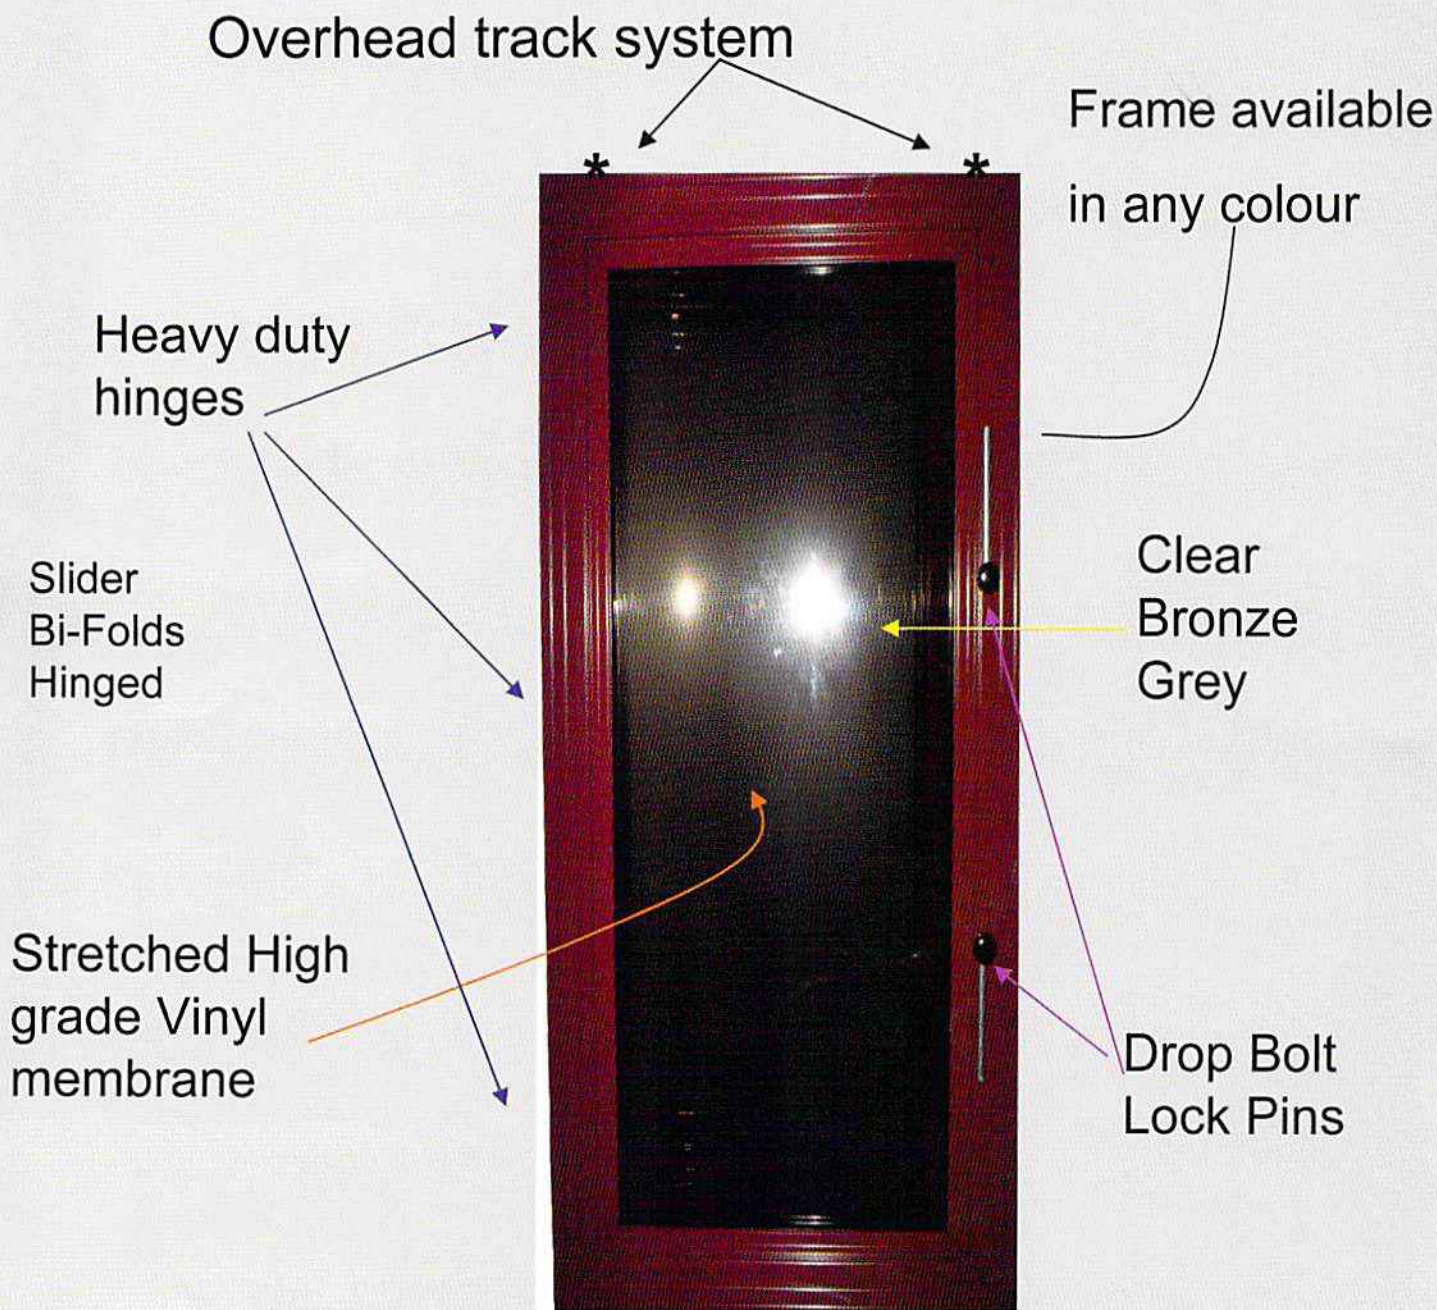

ALL NON-STANDARD colours will attract a surcharge of \$185.00 inc GST

—VINYL INSERTS—

CLEAR		LIGHT GREY		BRONZE	
-------	---	------------	---	--------	---

* COLOR SAMPLES ARE AN APPROXIMATION ONLY

OptiScreen Panels

Technical Review

*UV stabilized *Impact resistant

*Tear resistant *Thermal properties

*Noise reduction *Lightweight, Durable & Rigid

*All custom made to suit *No floor tracks required

☆ Available in Fixed, Sliding, Bi-fold & Hinged doors